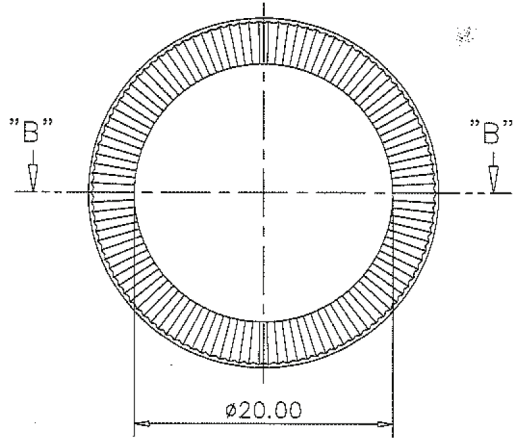

103694

24-410 White PP Continous Thread Closure with Foam Liner

K.G. International - sales@kgint.com - +1 305 499-9816

SECCION "B-B"
SECTION "B-B"