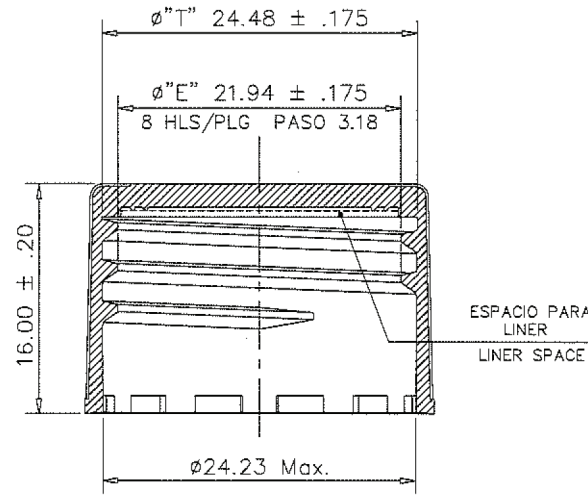

103694

24-410 White PP Continous Thread Closure with Foam Liner

K.G. International - sales@kgint.com - +1 305 499-9816

SECCION "B-B"
SECTION "B-B"